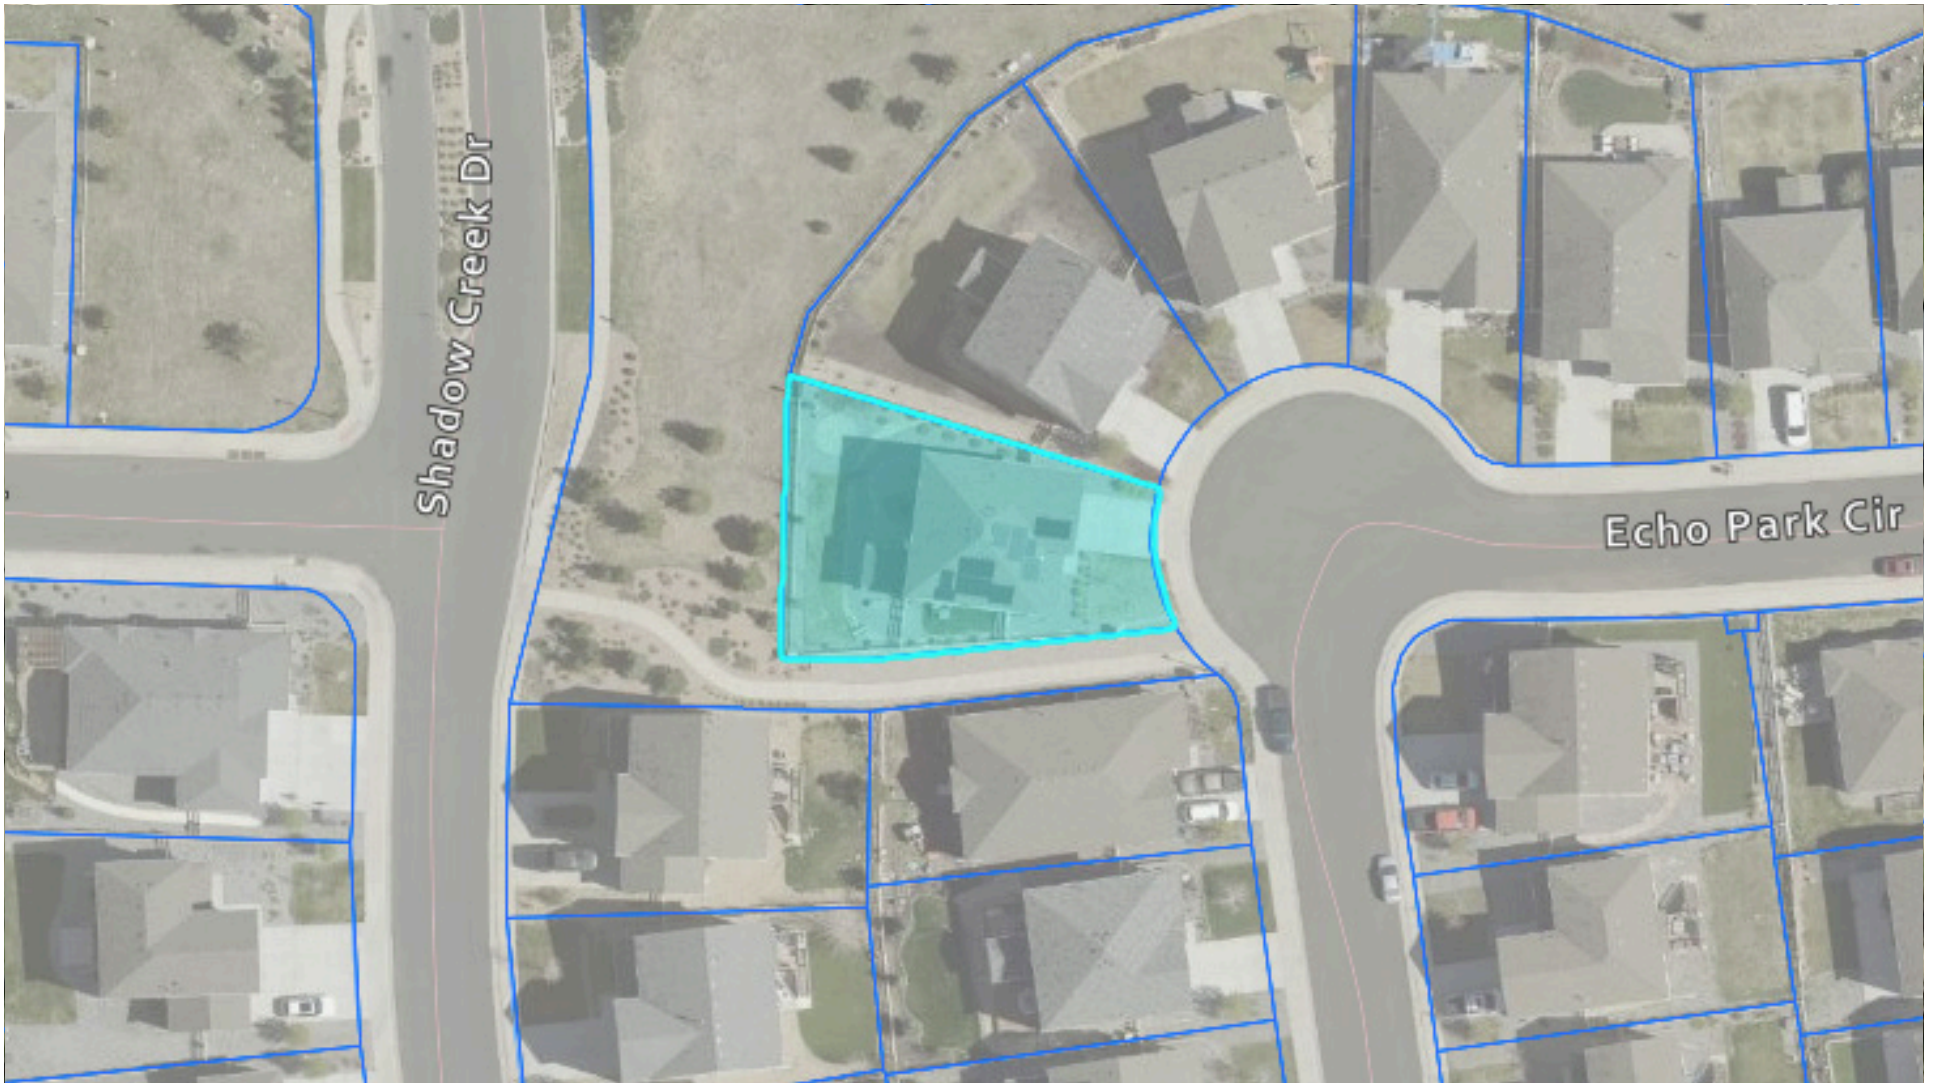

BOUNDARY OUTLINE MAP

5789 ECHO PARK CIRCLE, CASTLE ROCK, COLORADO

*Property map is a visualization for marketing purposes only. Buyer should verify property boundaries.